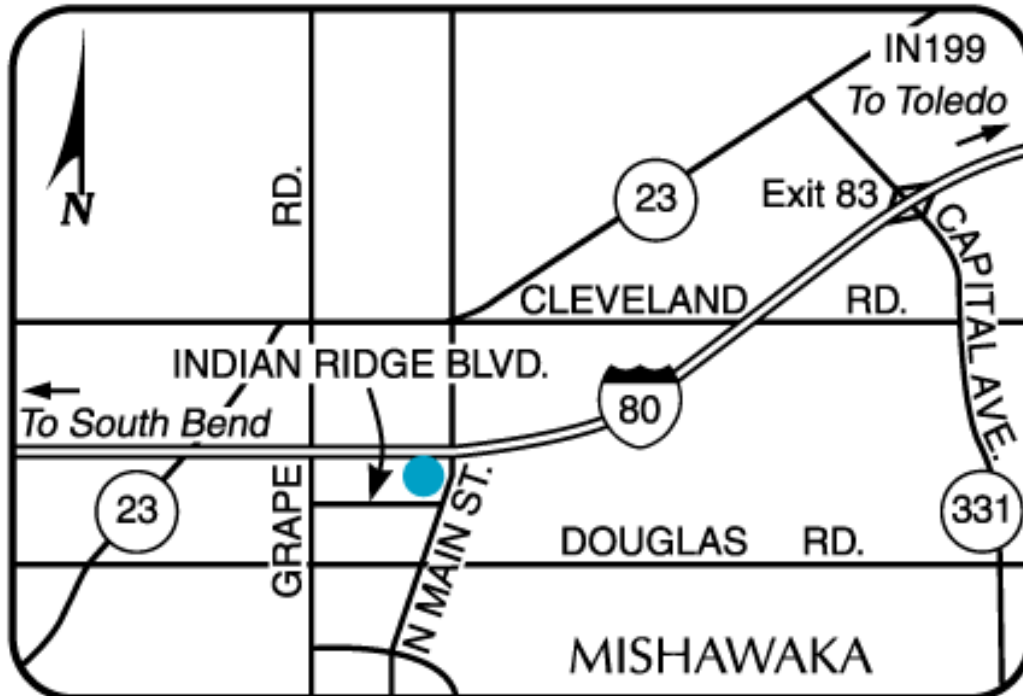

The South Bend Regional Airport is only 10 miles away. The Knollwood Country Club, the Morris Performing Arts Center and the Studebaker National Museum are also nearby.

Visitors will enjoy browsing local specialty shops or attending the neighboring movie theater. A variety of restaurants and cocktail lounges are located in the surrounding area.

BY CHOICE HOTELS

Comfort Inn & Suites

5640 North Main St.
Mishawaka, IN, US, 46545
Phone: (574) 247-4000
Fax: (574) 247-4011

Local Map:

Directions to Our Hotel:

Exit 83 from interstate 80/90 Toll road, left onto SR23, left onto main street, the hotel is 1/2 mile on your left.